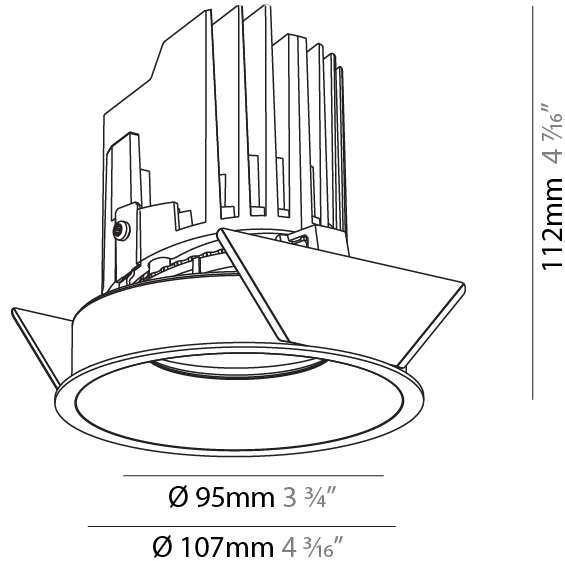

GENERAL

Series: Bioniq
Subseries: Bioniq Round Semi Adjustable
Brand: Prolicht
Division: Architectural
Mounting Type: Recessed
Mounting Location: Ceiling
Subcategory: Downlight

PHYSICAL

Shape: Round
Diameter (mm): 107
Diameter (in): 4 3/16
Height (mm): 112
Height (in): 4 7/16
Ceiling Thickness (mm): 10 / 12.5 / 15
Ceiling Thickness (in): 3/8 or 1/2 or 9/16
Min. Recessing Depth (mm): 130
Min. Recessing Depth (in): 5 1/8
Light Distribution: Adjustable / Downlight
Weight (kg): 0.435
Weight (lbs): 0.96
Fixture Finish: SSR / BKV / CWI / CRY / HAB / UFT / ITA / RUA / FTG / MYG / LOD / PUS / FRO / FUP / KIA / POP / BLS / SPG / MEY / GOH / GUM / CHC / COM / ABZ / JAG / OBR / MOS / ROR
Fixture Material: Aluminum Die Cast
Cut-out Measurements: 98mm / 3 7/8"

ELECTRICAL

Lamp Type: LED (Zhaga Standard)
Total Output Wattage (W): 15
Dimming: Dali Dimming
Driver Included: No
Driver Location: Recessed Housing
Driver Type: Constant Current - 120Vac
Housing: See components
Input Voltage (V): 120
Constant Current (MA): 350

LED

Number of LEDs: 1
Color Temperature (°K): Warm Dim
Max. Delivered Lumen (lm): 760
Nominal Lumen (lm): 1140
CRI: >90 CRI
Lamp Life (hrs): 50000

OPTICAL

Reflector: 20 / 40 / 60
Adjustability: Rotational 355°, Tilt 10°

RATINGS AND CERTIFICATIONS

Certified By: Certified for North American Standards
IP rating: IP20