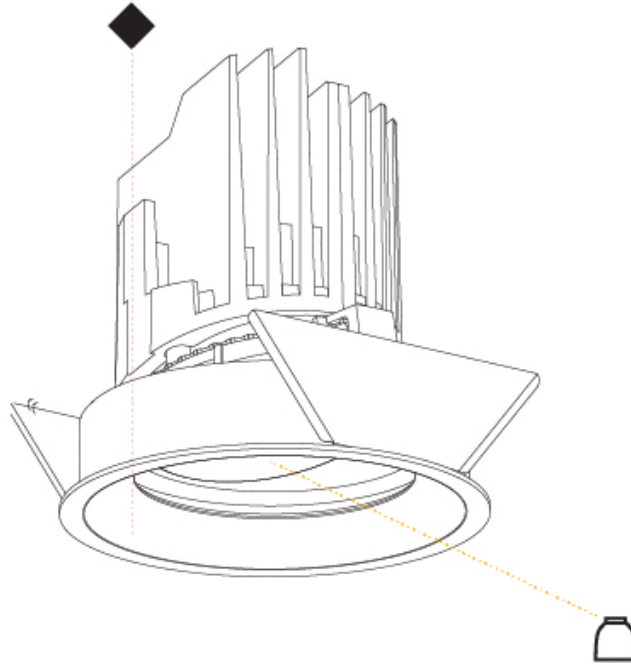

BIONIQ ROUND ADJUSTABLE RECESSED

A35542-

PROJECT

TYPE

SPECIFIER

QUANTITY

DATE